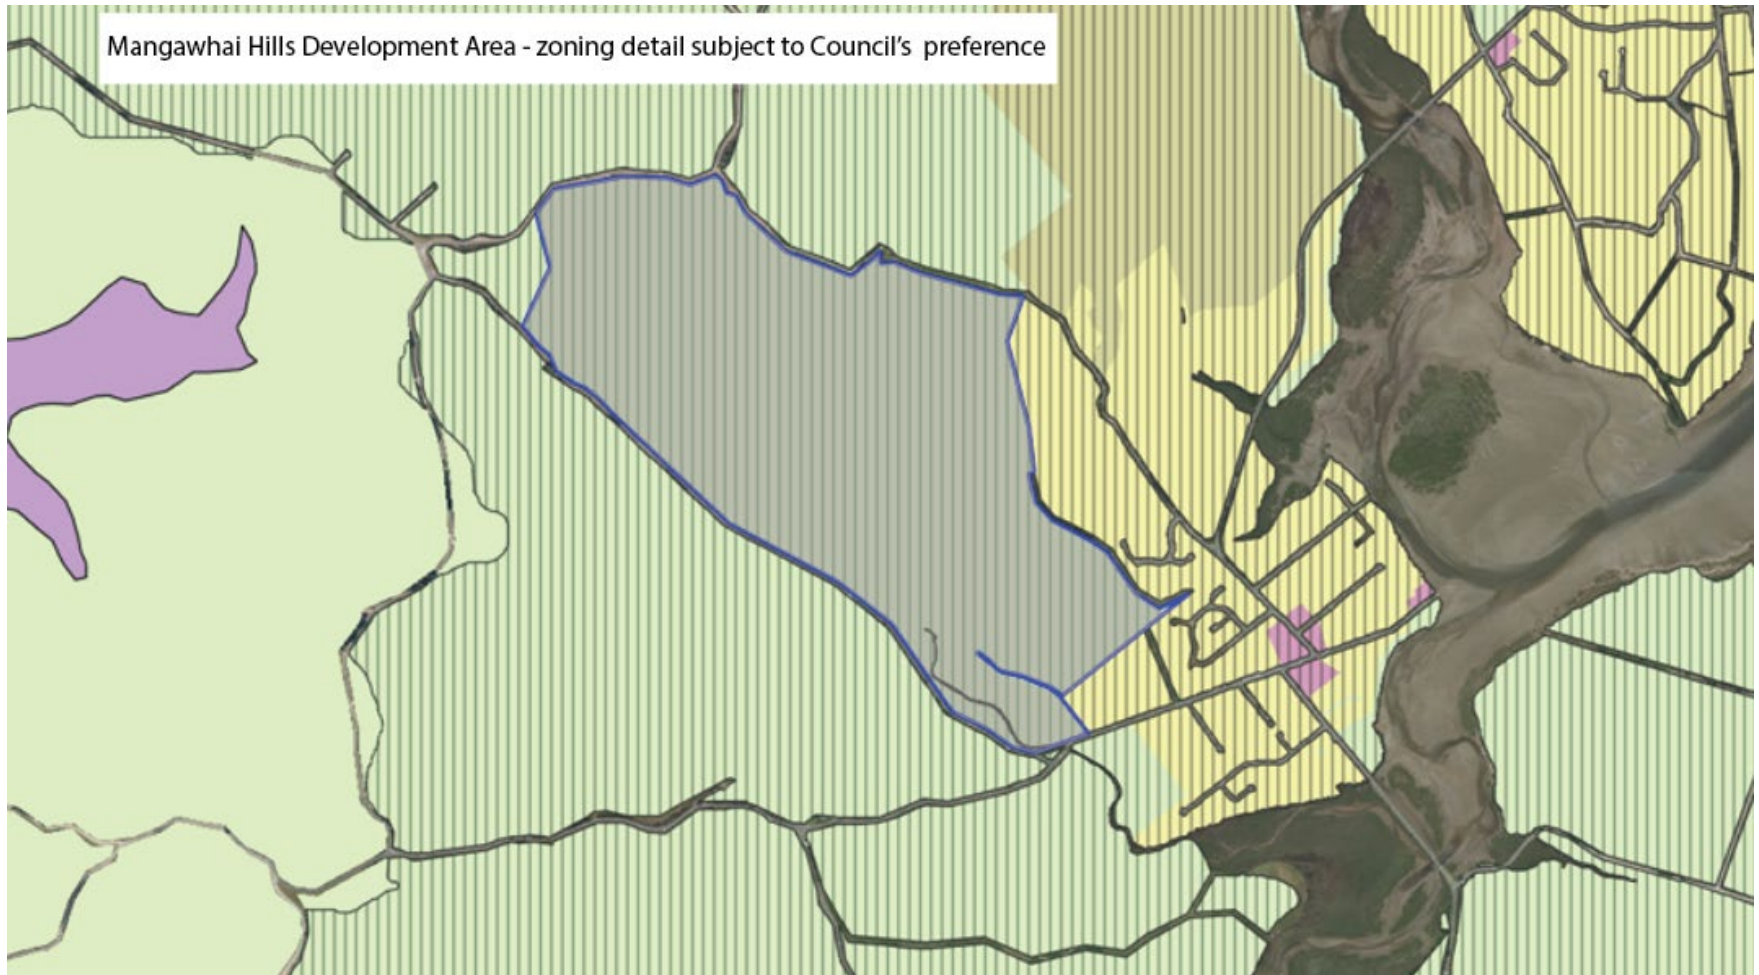

Mangawhai Hills Development Area
Development Area Zoning Plan

Mangawhai Hills Development Area Locality Map

Figure 6
Scale 1 : 25,000 at A3

Scale 1:25,000 at A3