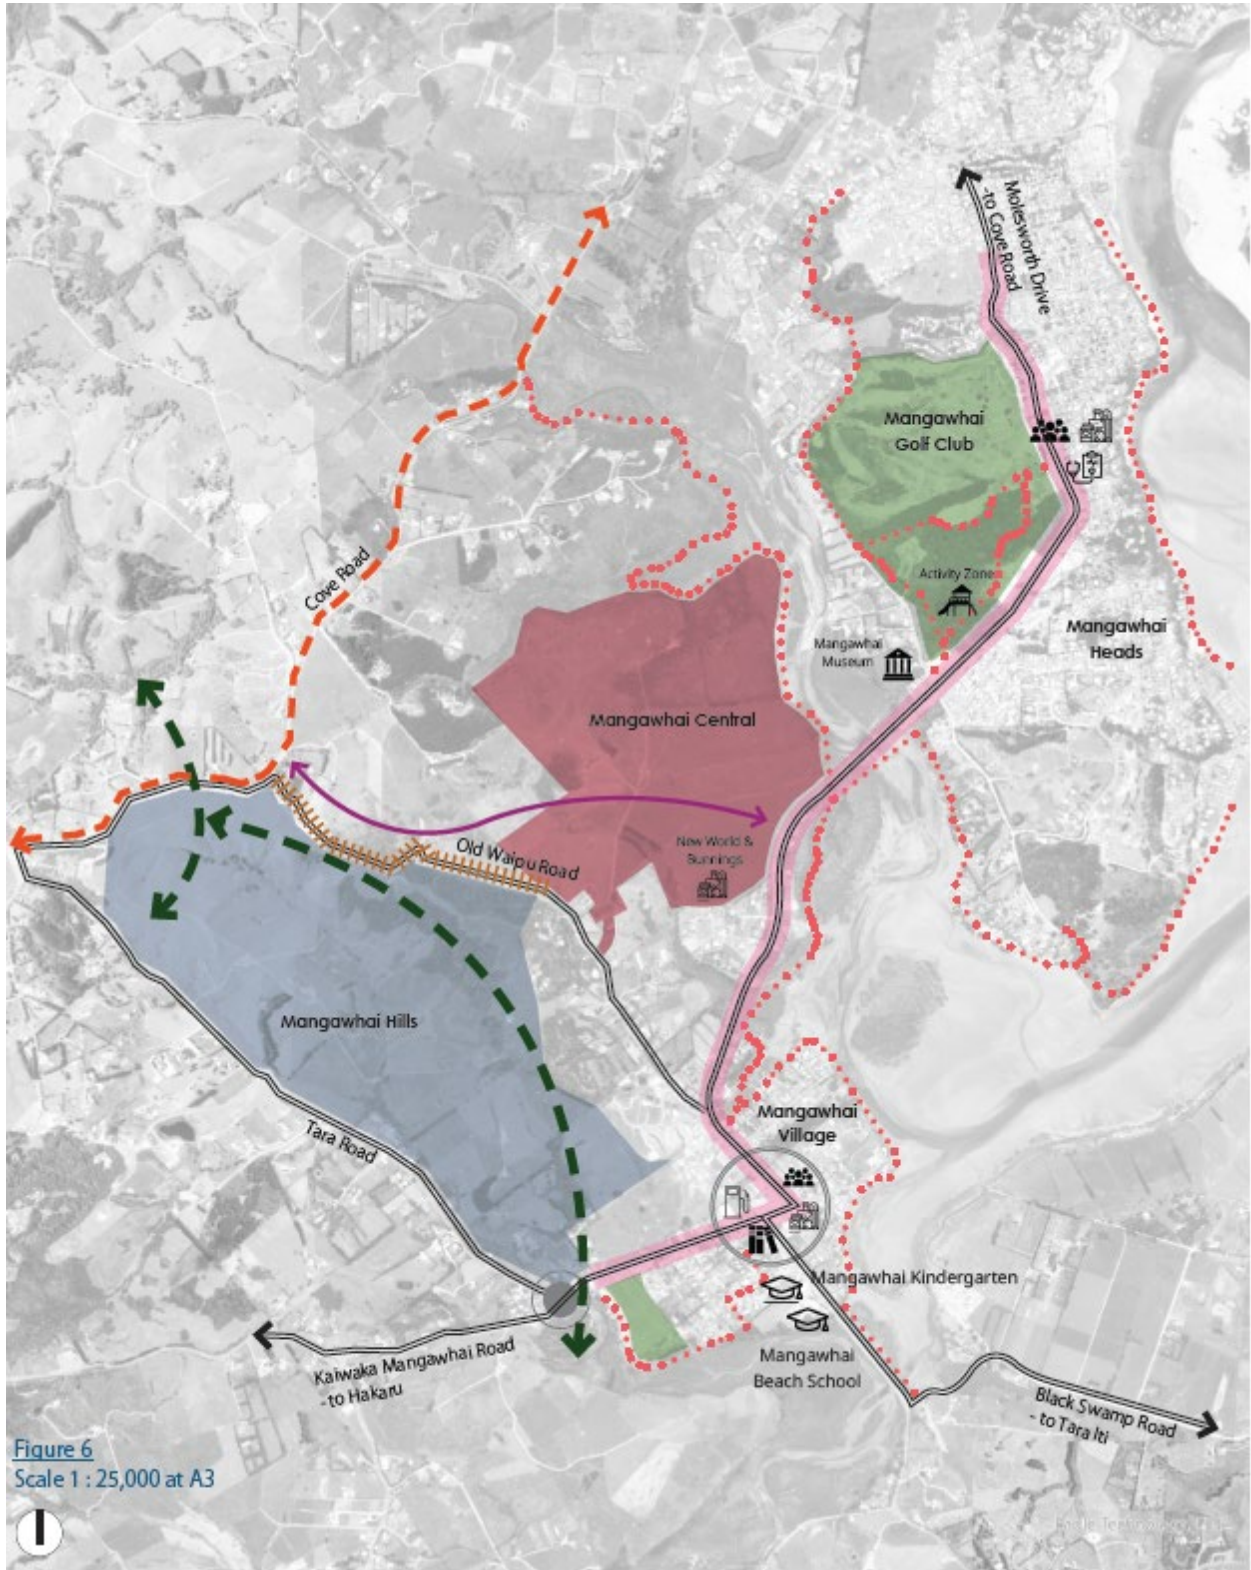

Mangawhai Hills Development Area
Development Area Zoning Plan

Mangawhai Hills Development Area Locality Map

Figure 6
Scale 1 : 25,000 at A3

Scale 1:25,000 at A3