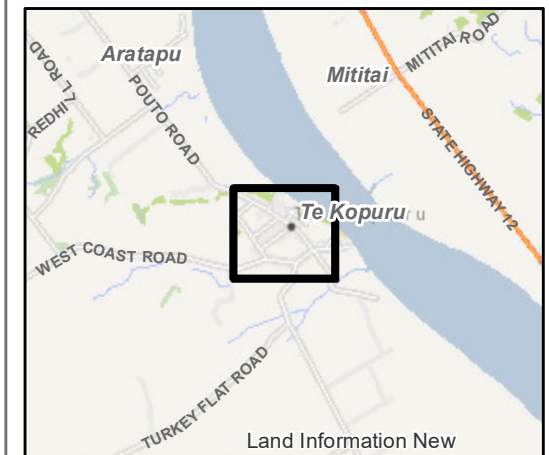

MAP FOUR - TE KOPURU ALCOHOL CONTROL AREA

 Alcohol Control Area

Operative Times:
8.30pm to 7.00am the following day all
year round

(C) Crown Copyright Reserved.
Data sourced from Land Information New Zealand Data Service.
Licensed for re-use under the Creative Commons Attribution 4.0
International Licence.
The information in this map was derived from digital databases. Care
was taken in the creation of this map, however, Kaipara District Council
and its contactors cannot accept any responsibility for errors, omissions
or positional accuracy. Not to be used for navigation.