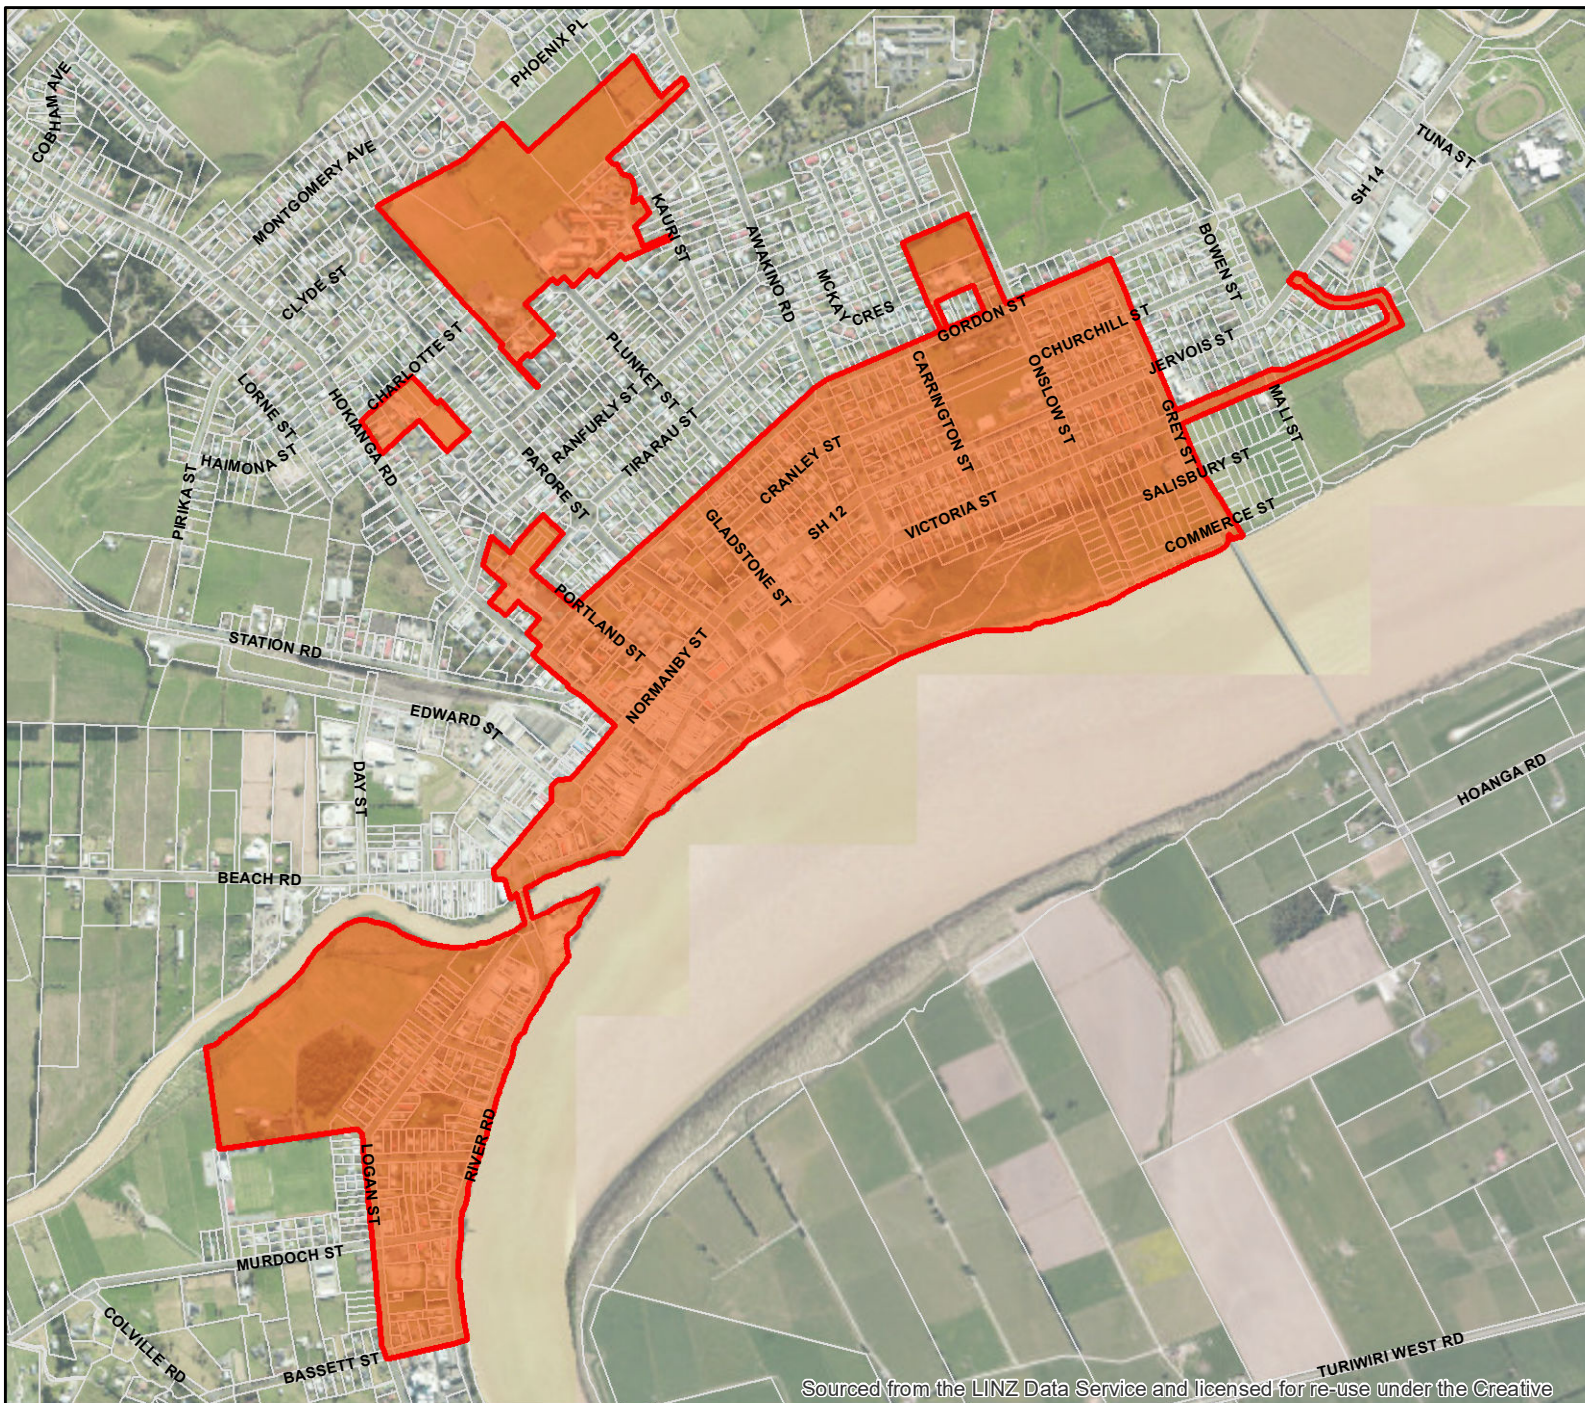

MAP THREE - DARGAVILLE ALCOHOL CONTROL AREA

 Alcohol Control Area

Operative Times:
24 hours a day all year round

This applies to public places as defined under section 147 of the Local Government Act 2002. This does not apply to private residences and property.

(C) Crown Copyright Reserved.
Data sourced from Land Information New Zealand Data Service. Licensed for re-use under the Creative Commons Attribution 4.0 International Licence.
The information in this map was derived from digital databases. Care was taken in the creation of this map, however, Kaipara District Council and its contactors cannot accept any responsibility for errors, omissions or positional accuracy. Not to be used for navigation.