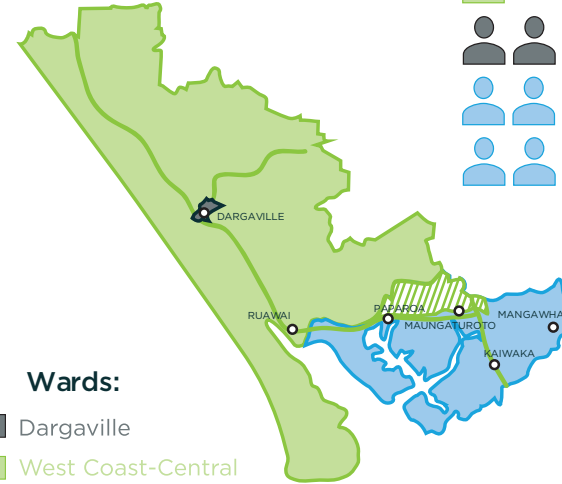

Option 1

Eight Councillors, Four Wards

Wards:

- Dargaville
- Mangawhai-Kaiwaka
- Otamatea
- West Coast-Central

Option 2a

Eight Councillors, Two Wards

Wards:

- Wairoa
- Otamatea

Option 2b

Six Councillors, Two Wards

Wards:

- Wairoa
- Otamatea

Option 3a

Nine Councillors, Three Wards

Wards:

- Dargaville
- West Coast-Central
- Otamatea

Option 3b

Nine Councillors, Three Wards

Wards:

- Dargaville
- West Coast-Central
- Otamatea

Boundary Adjustment