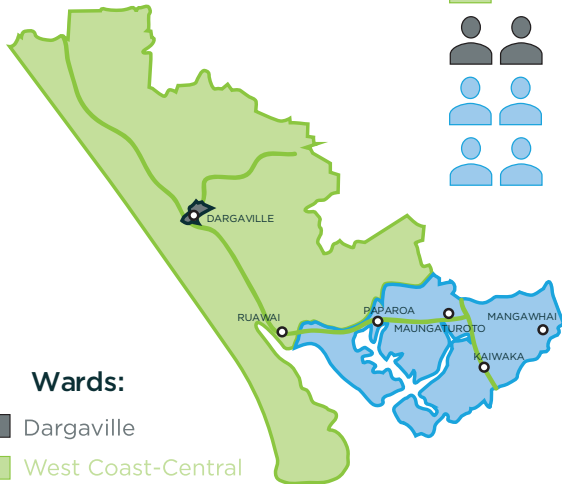

Option 1

Eight Councillors, Four Wards

Wards:

- Dargaville
- Mangawhai-Kaiwaka
- Otamatea
- West Coast-Central

Option 2a

Eight Councillors, Two Wards

Wards:

- Wairoa
- Otamatea

Option 2b

Six Councillors, Two Wards

Wards:

- Wairoa
- Otamatea

Option 3a

Nine Councillors, Three Wards

Wards:

- Dargaville
- West Coast-Central
- Otamatea

Option 3b

Nine Councillors, Three Wards

Wards:

- Dargaville
- West Coast-Central
- Otamatea

Boundary Adjustment