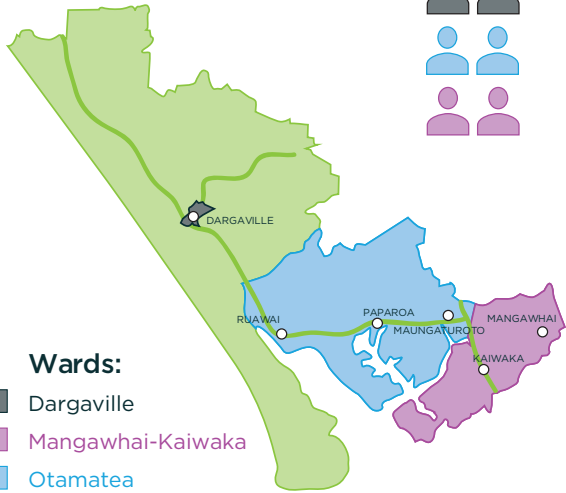

Option 1

Eight Councillors, Four Wards

Wards:

- Dargaville
- Mangawhai-Kaiwaka
- Otamatea
- West Coast-Central

Option 2a

Eight Councillors, Two Wards

Wards:

- Wairoa
- Otamatea

Option 2b

Six Councillors, Two Wards

Wards:

- Wairoa
- Otamatea

Option 3a

Nine Councillors, Three Wards

Wards:

- Dargaville
- West Coast-Central
- Otamatea

Option 3b

Nine Councillors, Three Wards

Wards:

- Dargaville
- West Coast-Central
- Otamatea

Boundary Adjustment